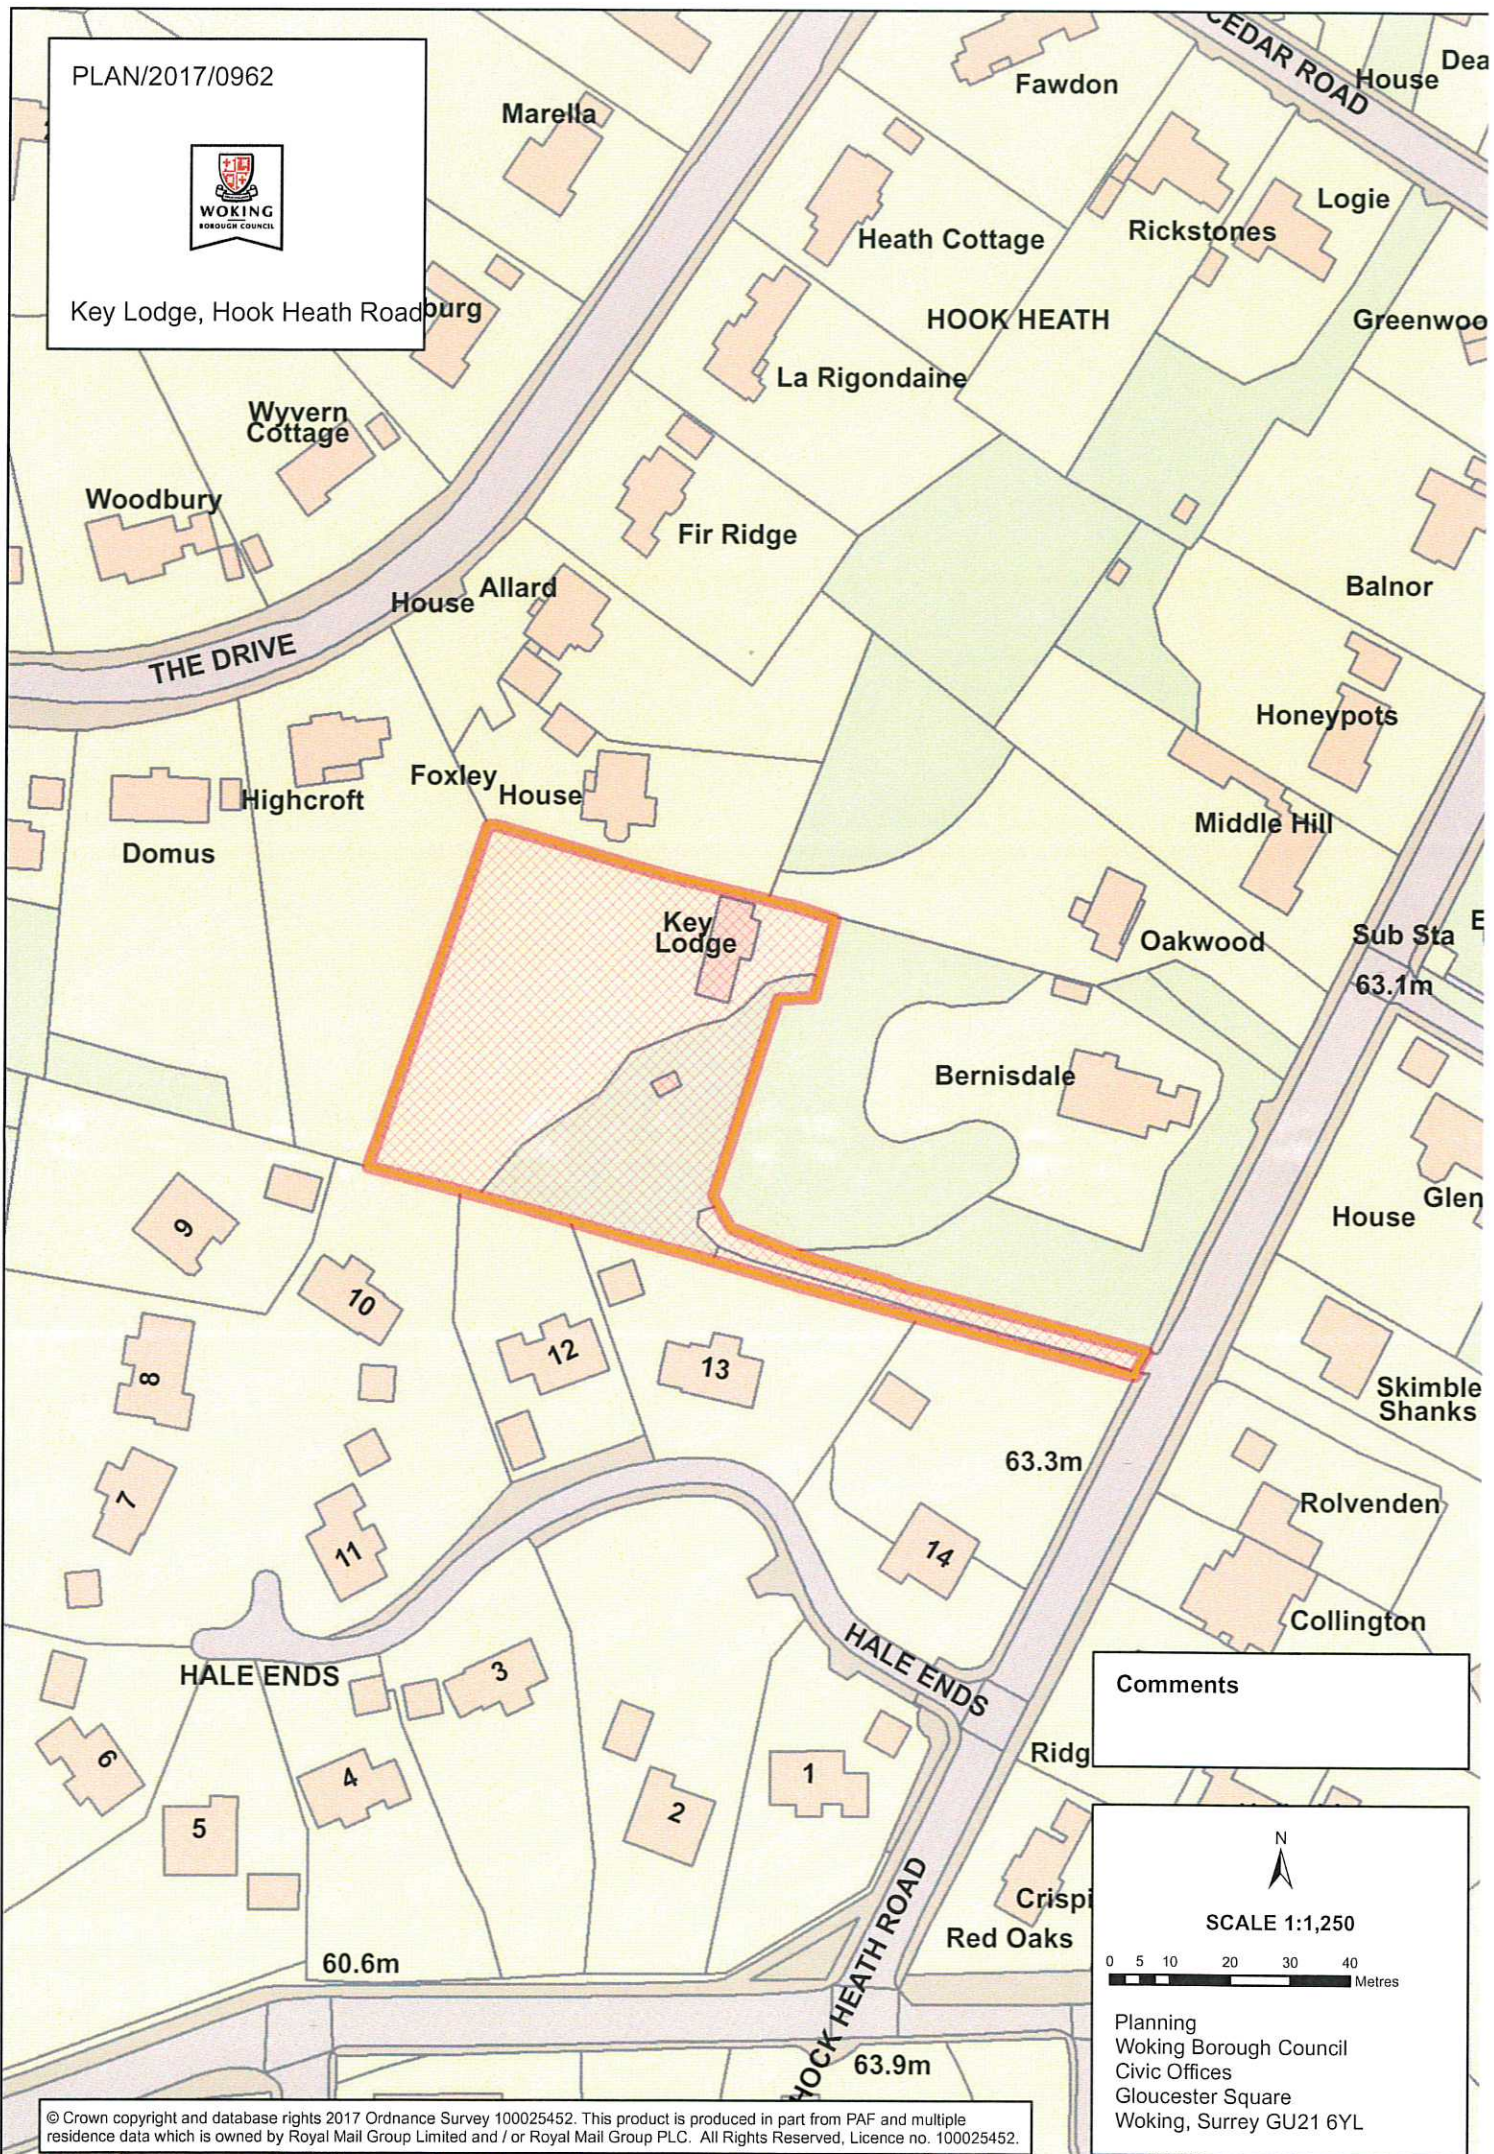

PLAN/2017/0962

Key Lodge, Hook Heath Road

Comments

SCALE 1:1,250

Planning  
Woking Borough Council  
Civic Offices  
Gloucester Square  
Woking, Surrey GU21 6YL